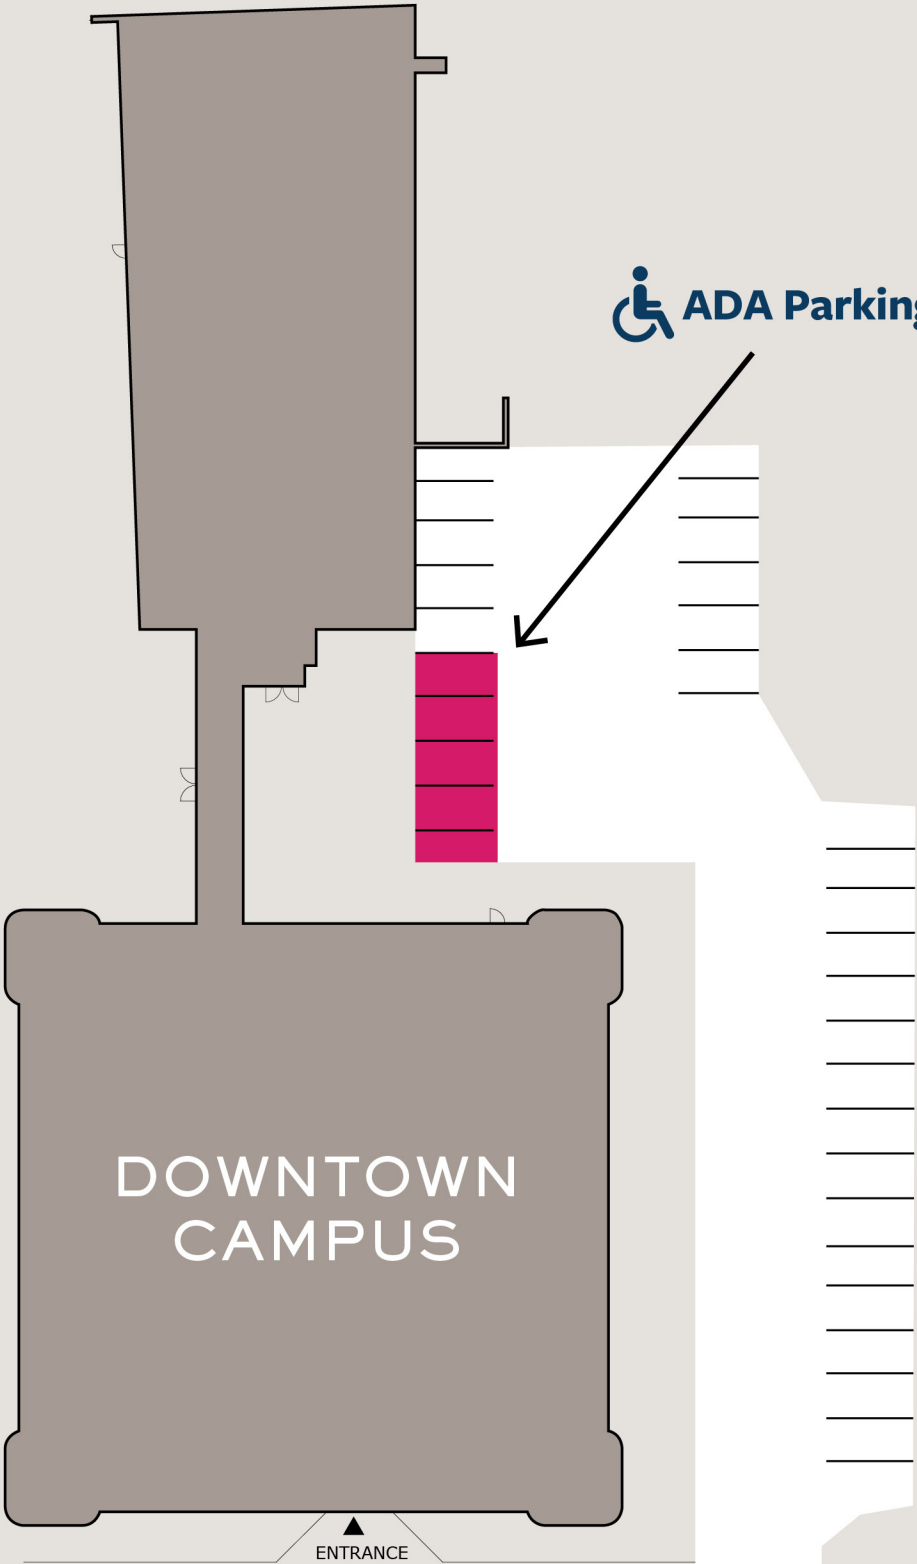

ACCESSIBLE PARKING LOCATIONS

DOWNTOWN CAMPUS

N SIERRA MADRE ST.

 ADA Parking

PIKES PEAK AVE.