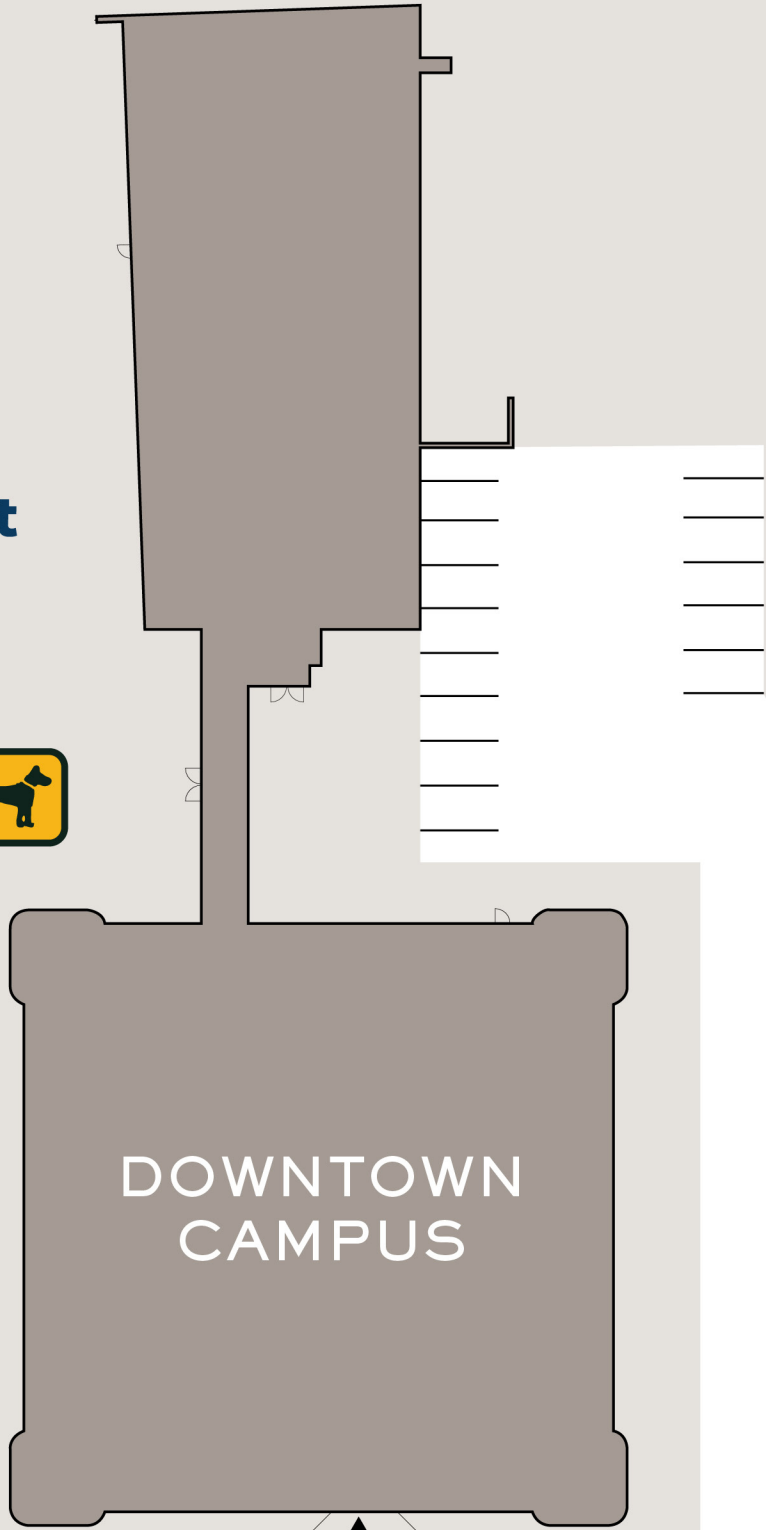

PET WASTE POSTS

DOWNTOWN CAMPUS

Pet Waste Post

N SIERRA MADRE ST.

PIKES PEAK AVE.