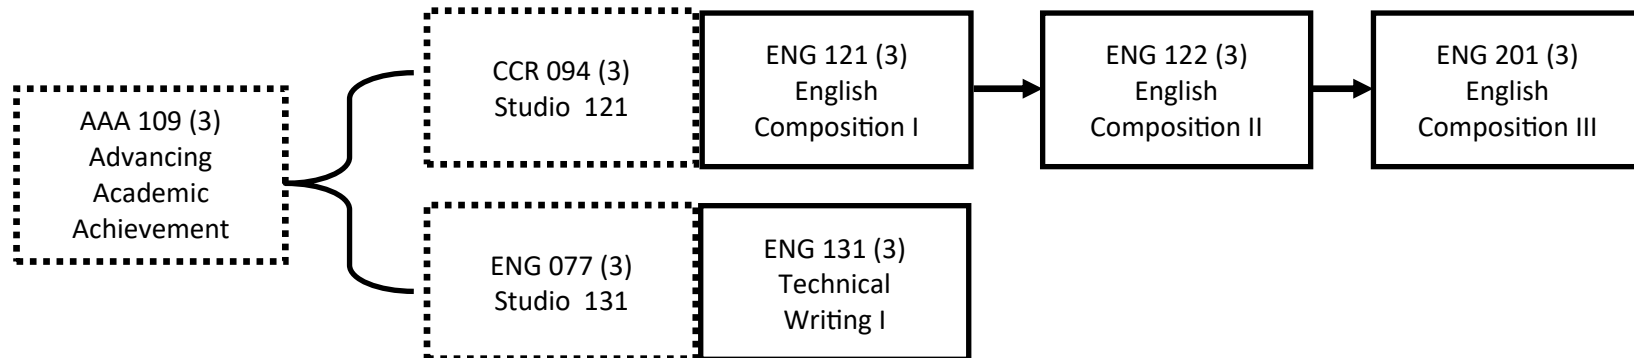

PPCC English Flow Chart

Effective Summer 2021

Koltun A&T 3/2021

- AAA 109 is required for students who take CCR 094 or ENG 077.
- Please reference Multiple Measures for Placement for test score information.
- **Students enroll in college-level English with co-requisite course.**
- Students who have passed CCR 092 with a “C” or higher in the last five years are eligible for ENG 121 or ENG 131 without the co-req.

PPCC Math Flow Chart

Effective Fall 2021

BKoltun A&T 3.2021

- Students should enroll in the paired co-req course for MAT 103, 107, 112, 120, 135, and/or 155.
- AAA 109 is required for students who take an 0 level MAT course.
- Please reference Multiple Measures for Placement for test score information.
- Students who have passed MAT 050 with a “C” or higher in the last five years are eligible for MAT 103, 107, 112, 120, 135, and/or 155 without the co-req.